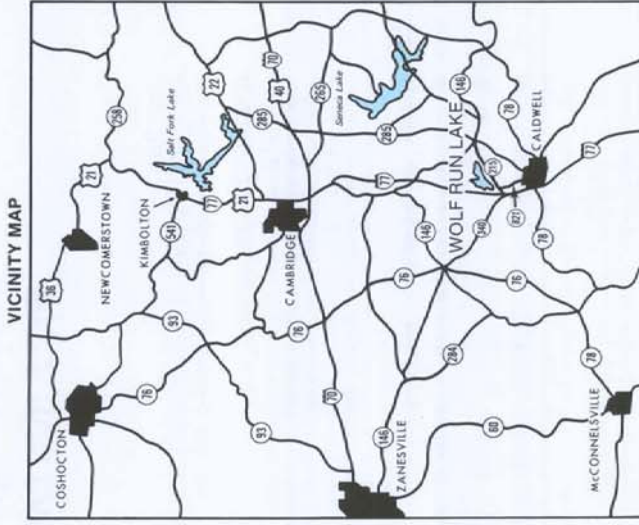

WOLF RUN LAKE

Noble County
220 Acres of Fishing Water
8.5 Miles of Shoreline

Sarahsville - 2½ Miles
State Route 146 - 2½ Miles

The contours and depths shown on this map may change with fluctuating lake levels and alteration of the lake bottom due to siltation. This map is not suitable for navigation.

LEGEND

	Parking
	Latrine
	Camping
	Boat Ramp

The outboard motor horsepower limit on this lake is 10 h.p.