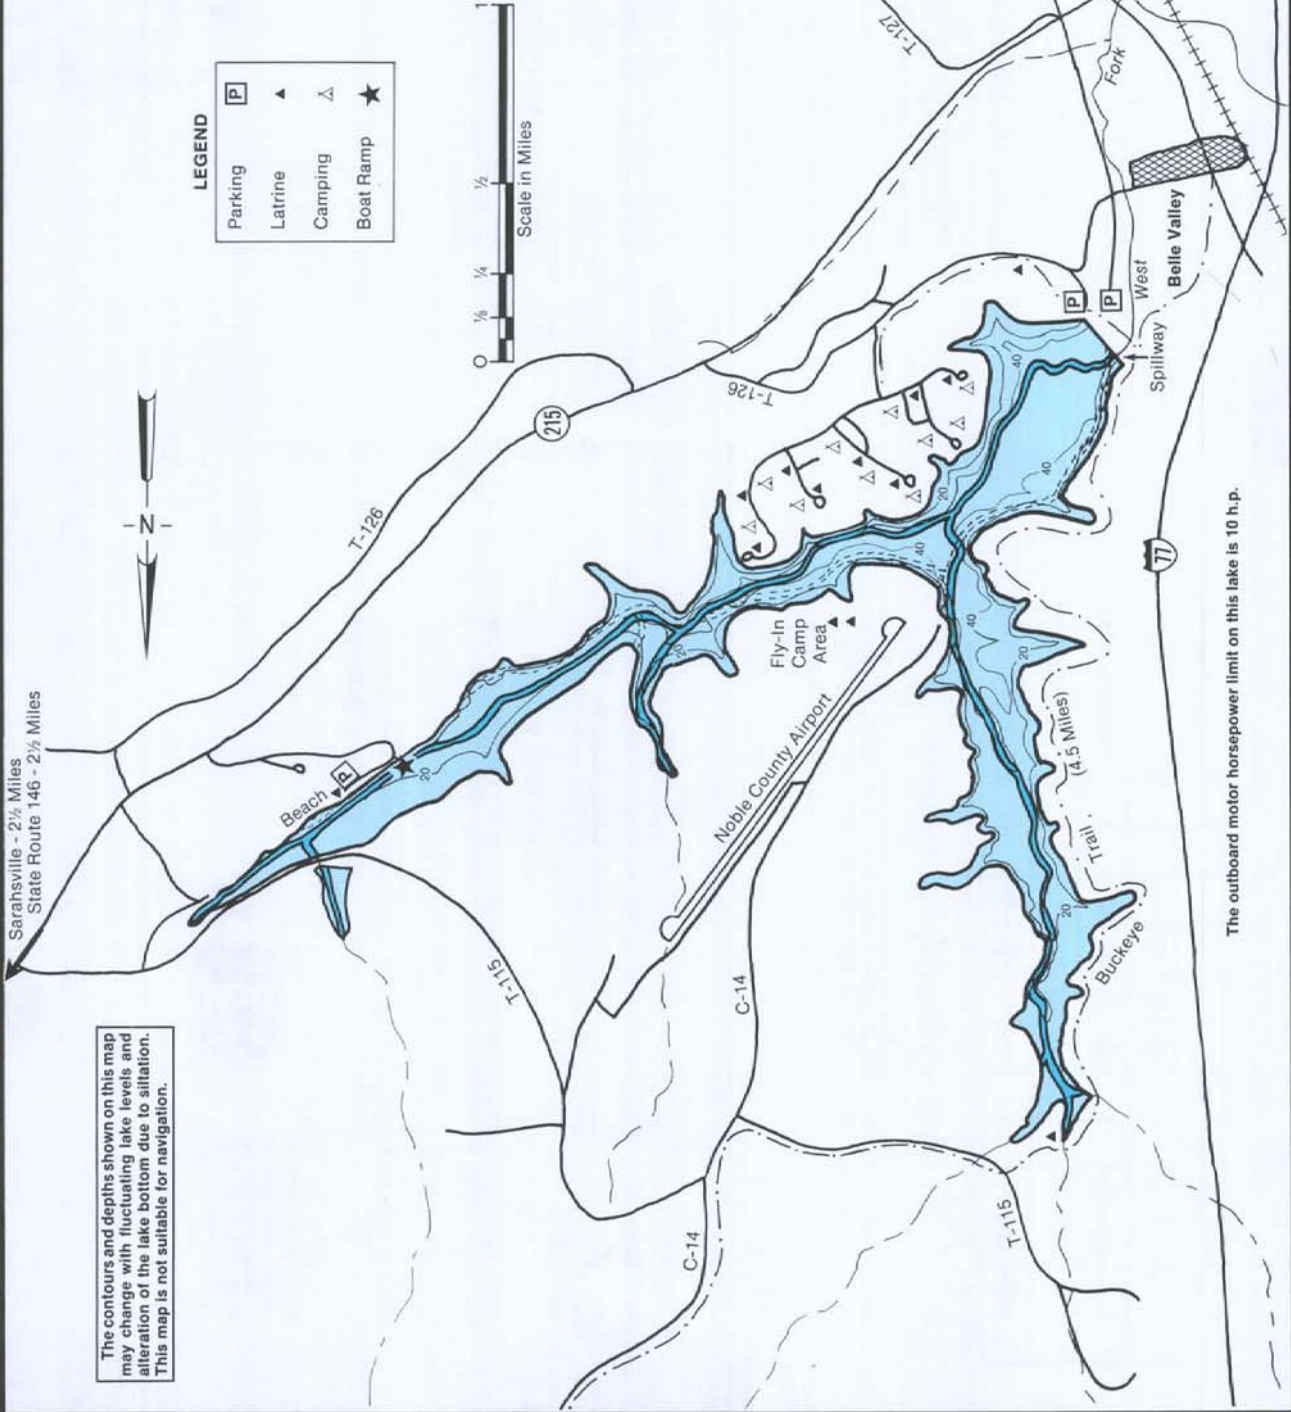

WOLF RUN LAKE

Noble County
220 Acres of Fishing Water
8.5 Miles of Shoreline

Sarahsville - 2½ Miles
State Route 146 - 2½ Miles

The contours and depths shown on this map may change with fluctuating lake levels and alteration of the lake bottom due to siltation. This map is not suitable for navigation.

LEGEND

	Parking
	Latrine
	Camping
	Boat Ramp

The outboard motor horsepower limit on this lake is 10 h.p.