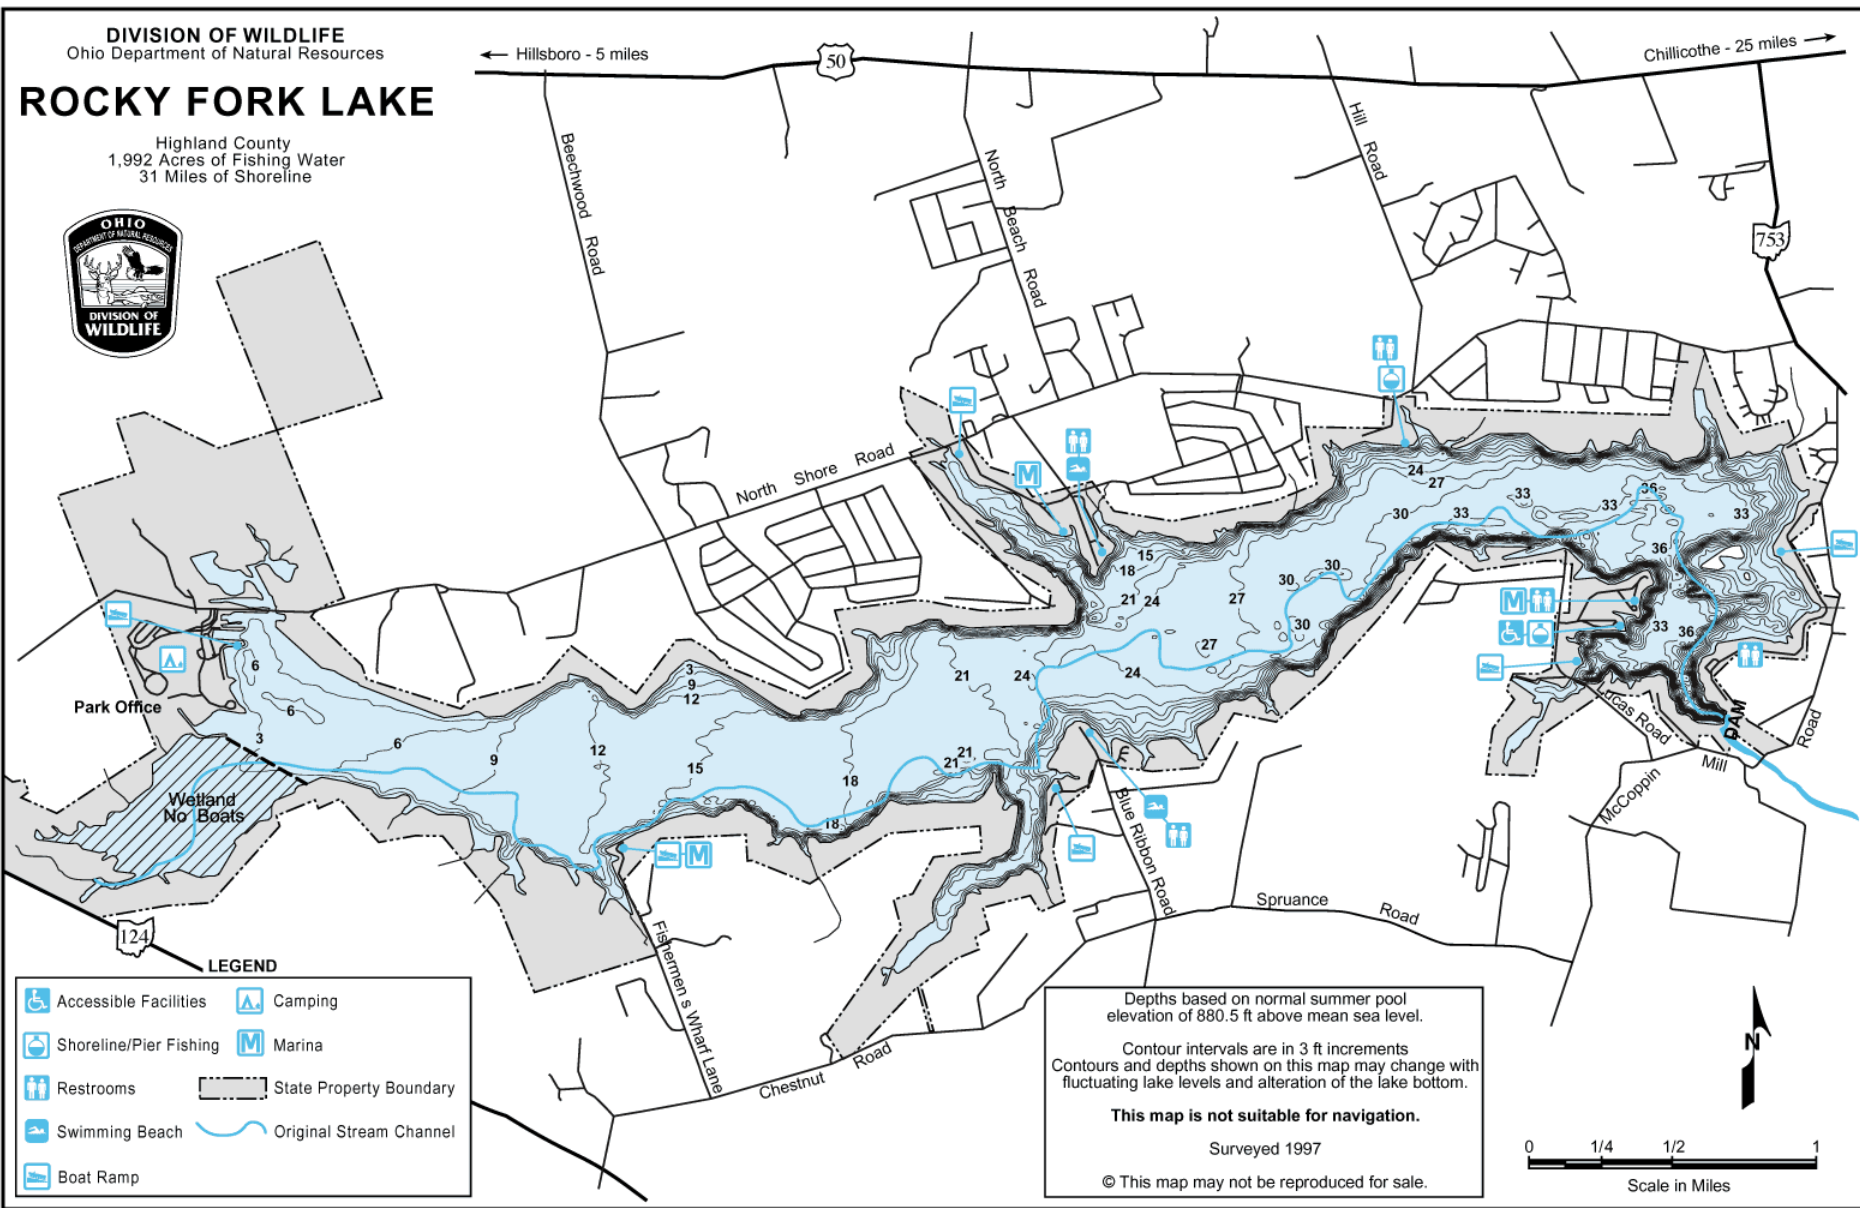

# ROCKY FORK LAKE

DIVISION OF WILDLIFE  
Ohio Department of Natural Resources

Highland County  
1,992 Acres of Fishing Water  
31 Miles of Shoreline

Hillsboro - 5 miles      Chillicothe - 25 miles

### LEGEND

- Accessible Facilities
- Shoreline/Pier Fishing
- Restrooms
- Swimming Beach
- Boat Ramp
- Camping
- Marina
- State Property Boundary
- Original Stream Channel

Depths based on normal summer pool elevation of 880.5 ft above mean sea level.

Contour intervals are in 3 ft increments  
Contours and depths shown on this map may change with fluctuating lake levels and alteration of the lake bottom.

**This map is not suitable for navigation.**

Surveyed 1997