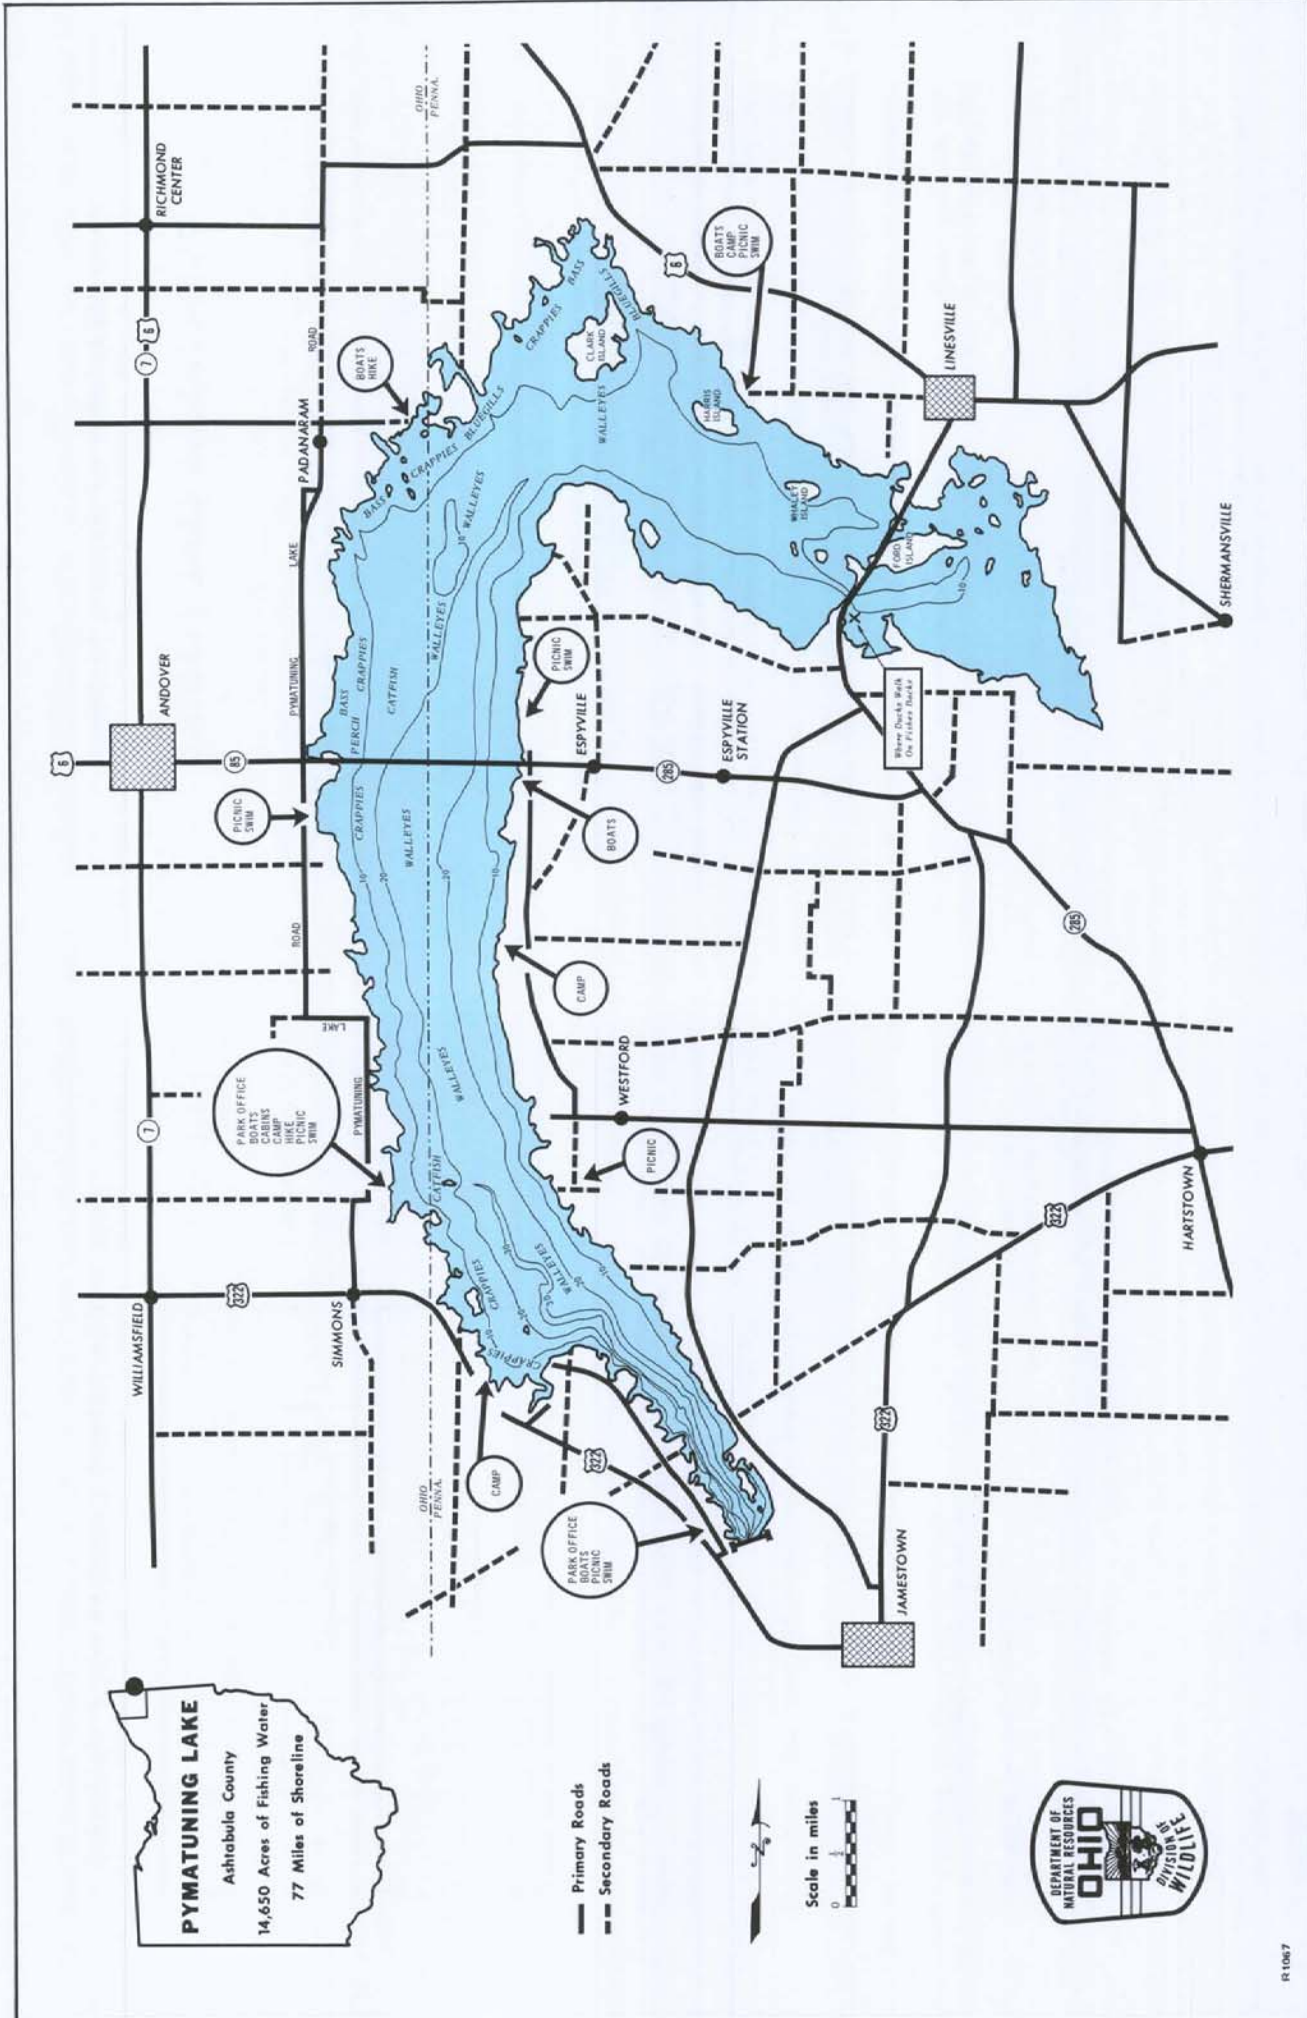

PYMATUNING LAKE FISHING MAP

PUBLICATION 88

PYMATUNING LAKE
 Ashabula County
 14,650 Acres of Fishing Water
 77 Miles of Shoreline

— Primary Roads
 - - - Secondary Roads

Scale in miles
 0 1 2 3 4 5 6 7 8 9 10