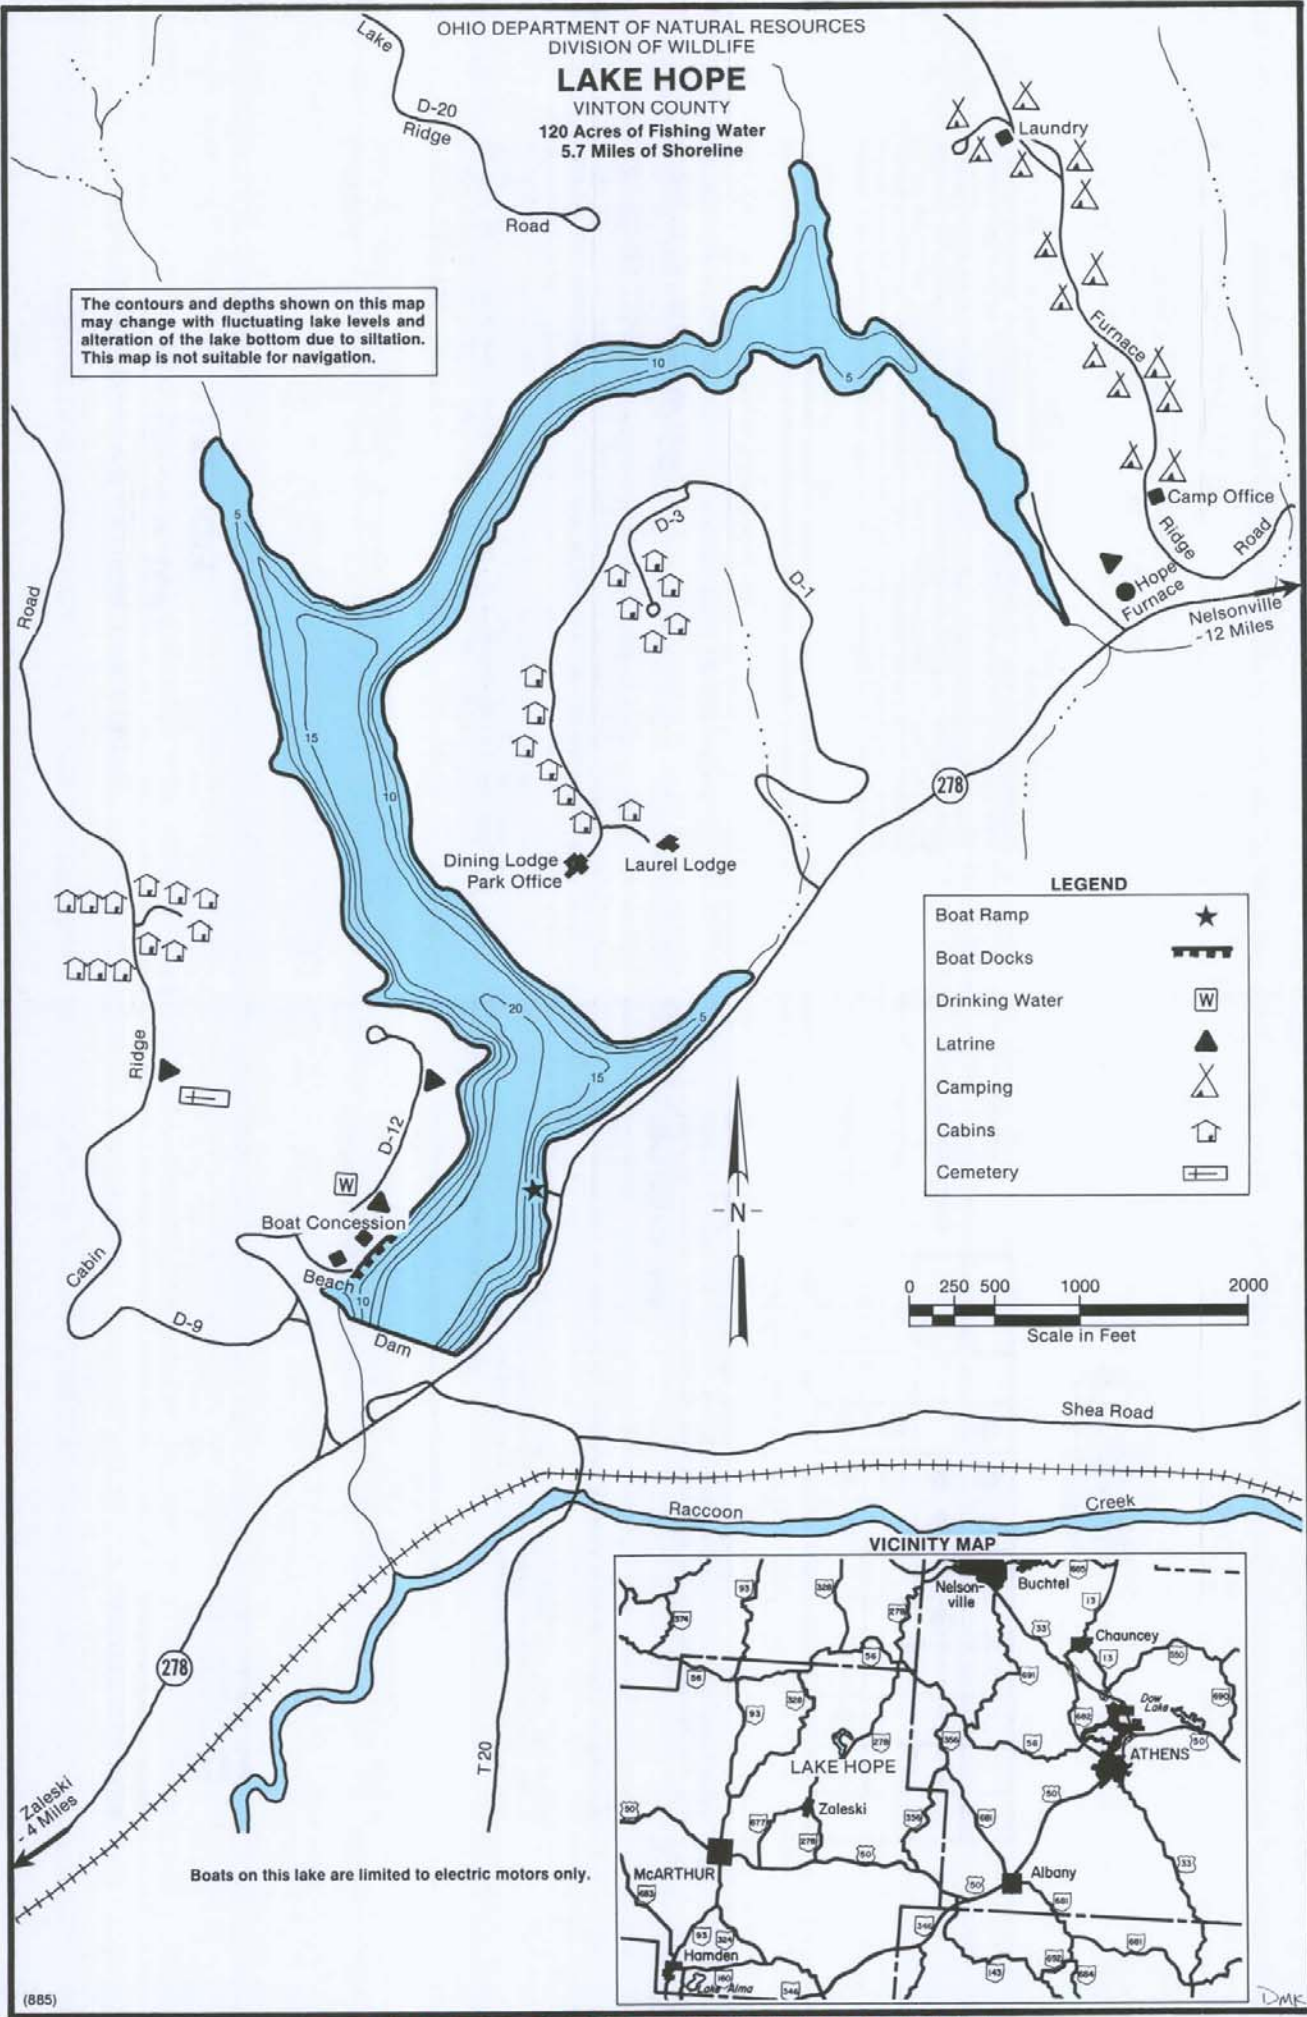

**LAKE HOPE**  
VINTON COUNTY  
120 Acres of Fishing Water  
5.7 Miles of Shoreline

The contours and depths shown on this map may change with fluctuating lake levels and alteration of the lake bottom due to siltation. This map is not suitable for navigation.

**LEGEND**

Boat Ramp	★
Boat Docks	▬▬▬
Drinking Water	W
Latrine	▲
Camping	△
Cabins	🏠
Cemetery	⊕

Boats on this lake are limited to electric motors only.