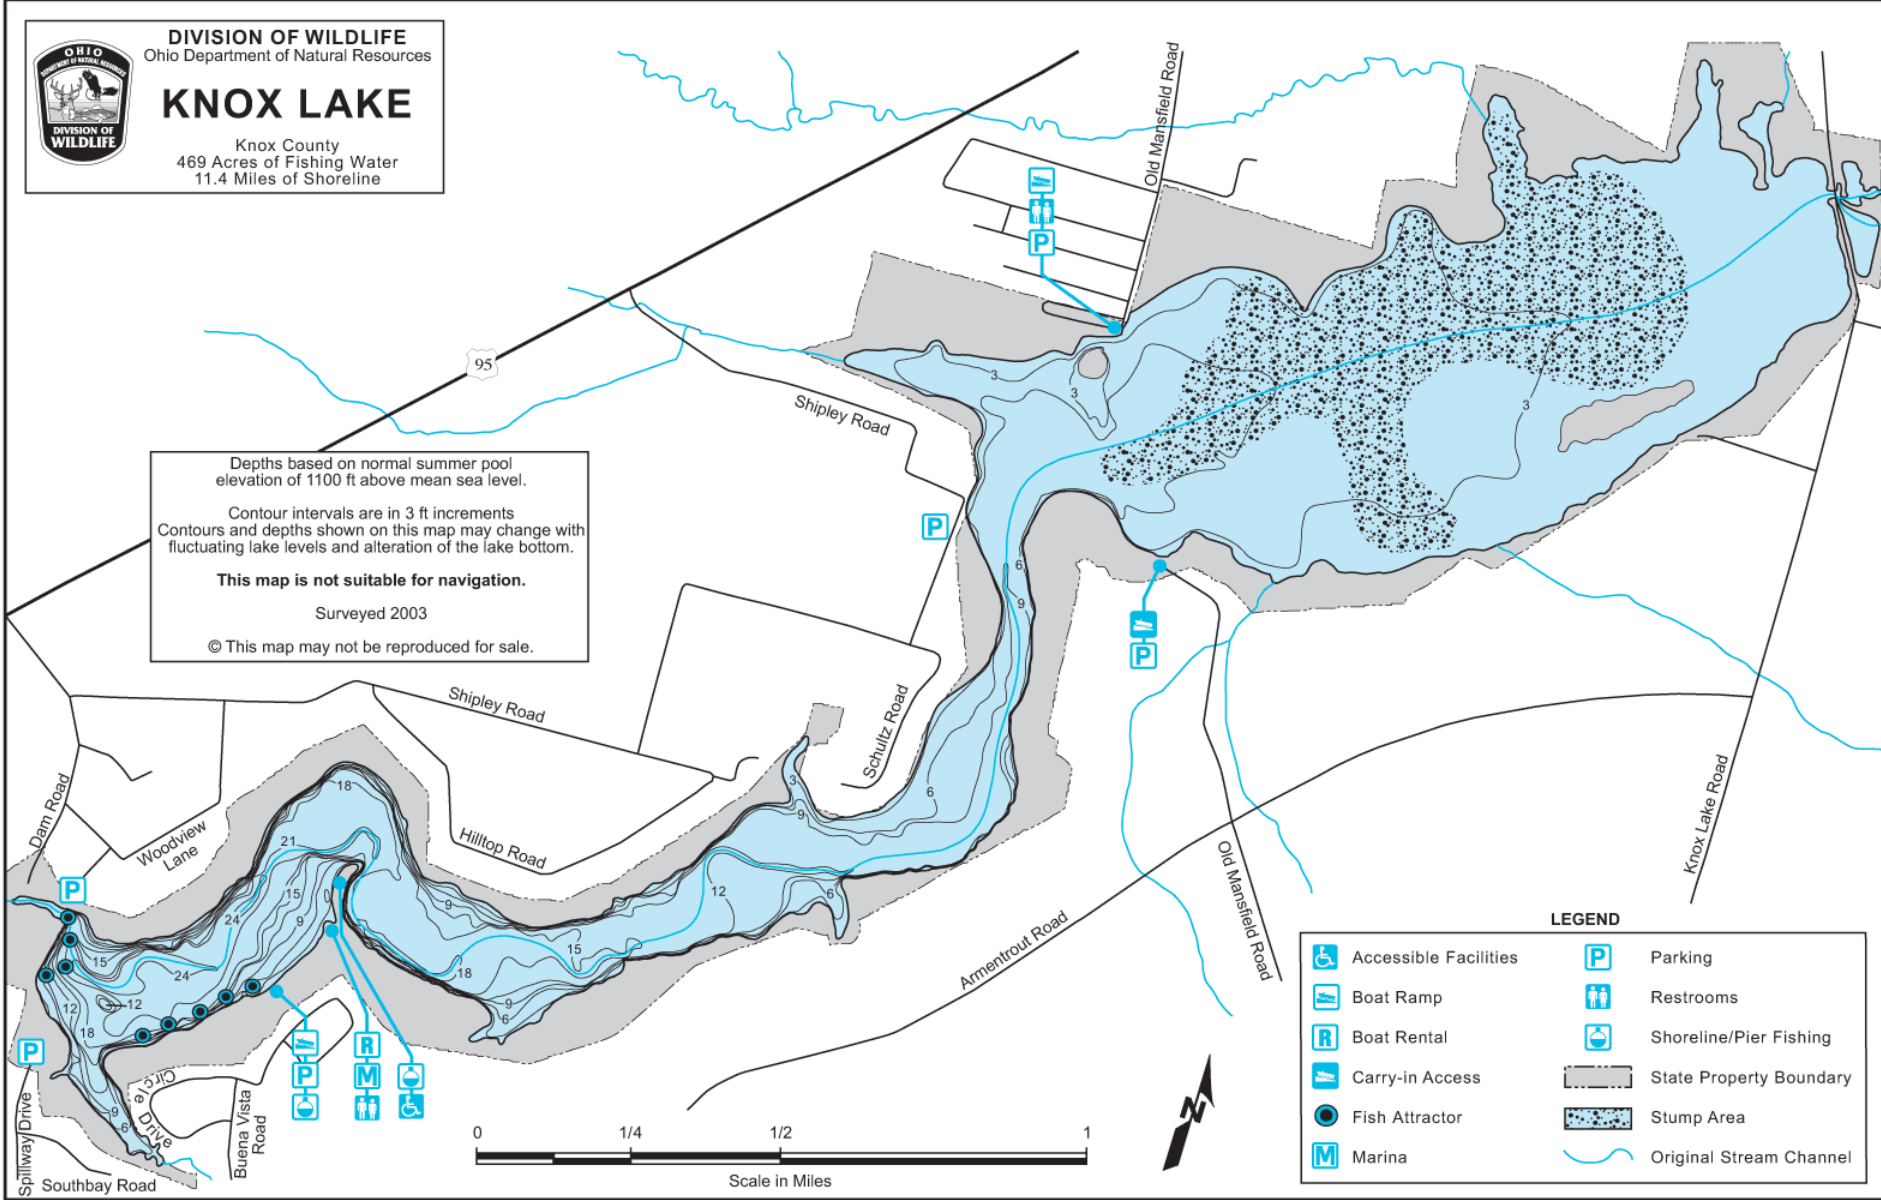

DIVISION OF WILDLIFE
Ohio Department of Natural Resources

KNOX LAKE

Knox County
469 Acres of Fishing Water
11.4 Miles of Shoreline

Depths based on normal summer pool elevation of 1100 ft above mean sea level.
Contour intervals are in 3 ft increments
Contours and depths shown on this map may change with fluctuating lake levels and alteration of the lake bottom.

This map is not suitable for navigation.
Surveyed 2003
© This map may not be reproduced for sale.

LEGEND

	Accessible Facilities		Parking
	Boat Ramp		Restrooms
	Boat Rental		Shoreline/Pier Fishing
	Carry-in Access		State Property Boundary
	Fish Attractor		Stump Area
	Marina		Original Stream Channel