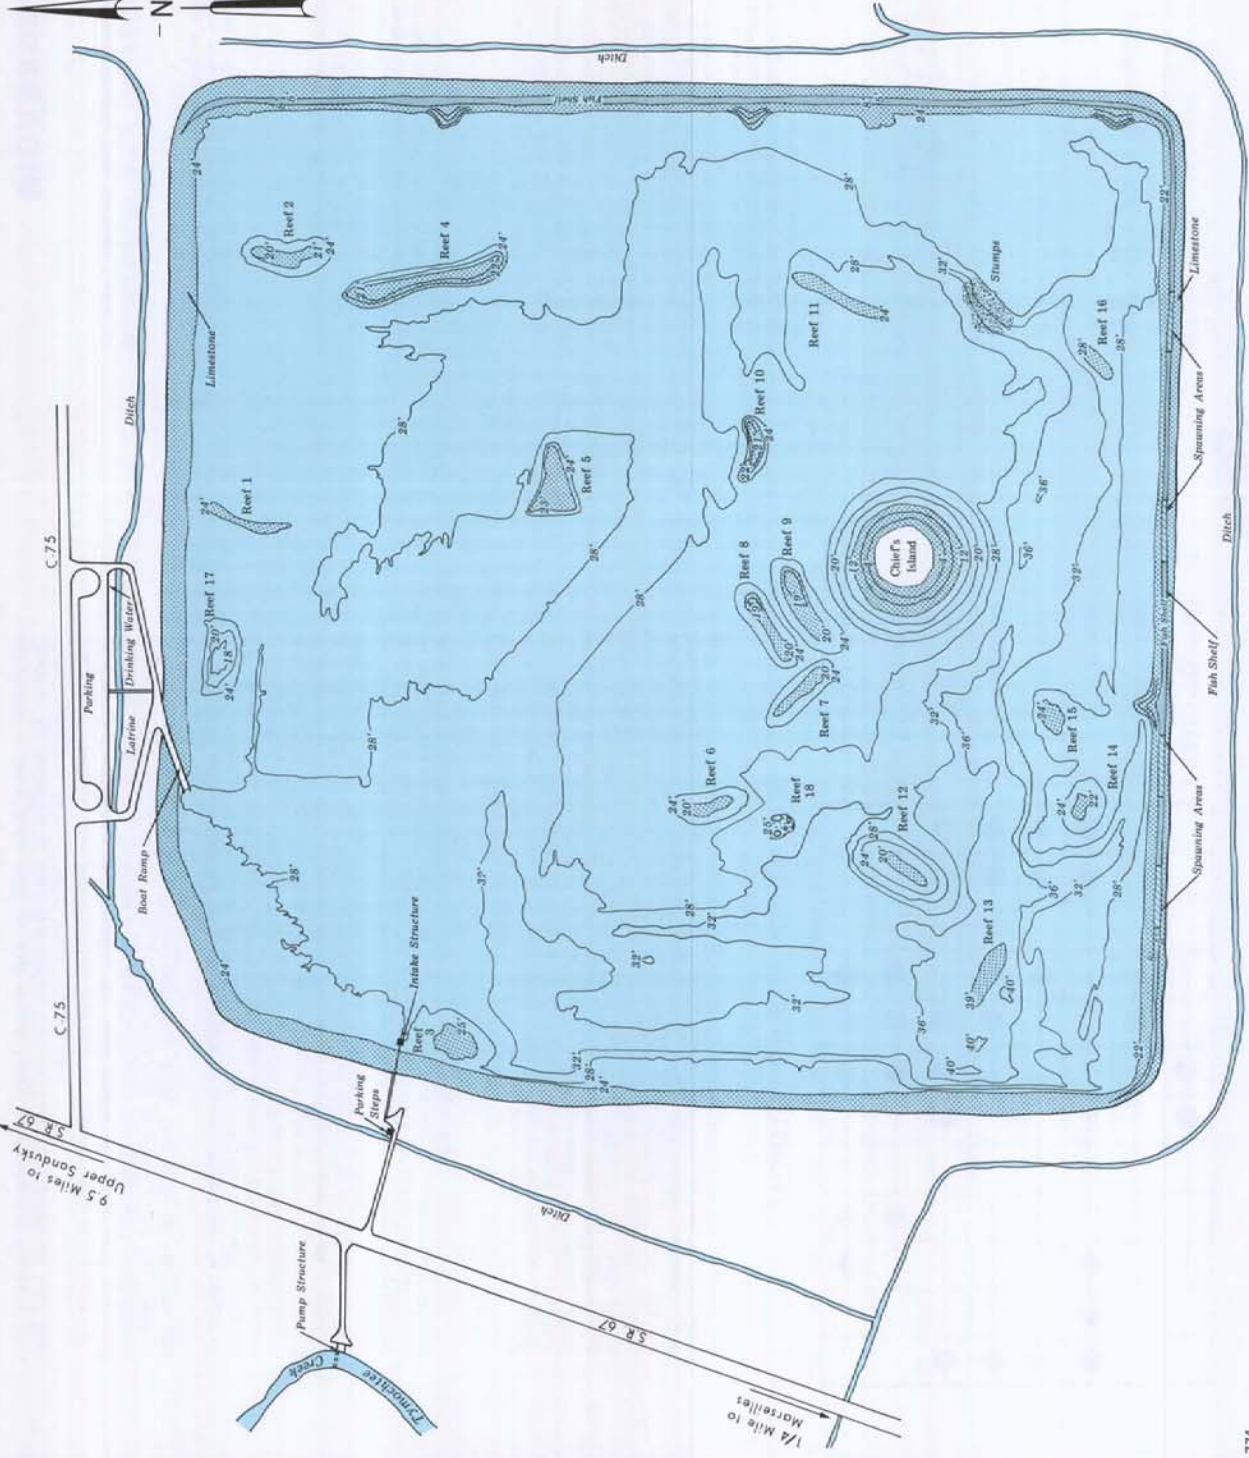

**DIVISION OF WILDLIFE**  
**KILLDEER RESERVOIR**  
 WYANDOT COUNTY  
 2.2 Miles of Shoreline  
 285 Acres of Fishing Water

**KILLDEER RESERVOIR FISHING MAP**

VICINITY MAP

- Reefs - 1, 3, 5, 9, 10, 11, 13, 14, 15, & 16  
Limestone
- Reefs - 2 & 6 - Limestone & Gabions
- Reefs - 4, 7, 8 & 12  
Limestone & Tires
- Reef - 17 - Dirt
- Reef - 18 - Boulders

Total copies printed: 1,500  
 Unit cost: \$ 0.923  
 Publication date: 1/69

9.5 Miles to  
Upper Sandusky

1/4 Mile to  
Marselles