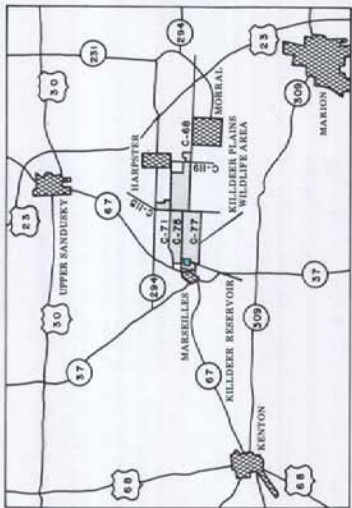

**DIVISION OF WILDLIFE**  
**KILLDEER RESERVOIR**  
 WYANDOT COUNTY  
 2.2 Miles of Shoreline  
 285 Acres of Fishing Water

**KILLDEER RESERVOIR FISHING MAP**

VICINITY MAP

- Reefs - 1, 3, 5, 9, 10, 11, 13, 14, 15, & 16  
Limestone
- Reefs - 2 & 6 - Limestone & Gabions
- Reefs - 4, 7, 8 & 12  
Limestone & Tires
- Reef - 17 - Dirt
- Reef - 18 - Boulders

Total copies printed: 1,500  
 Unit cost: \$ 0.923  
 Publication date: 1/69

9.5 Miles to  
Upper Sandusky

1/4 Mile to  
Marselles