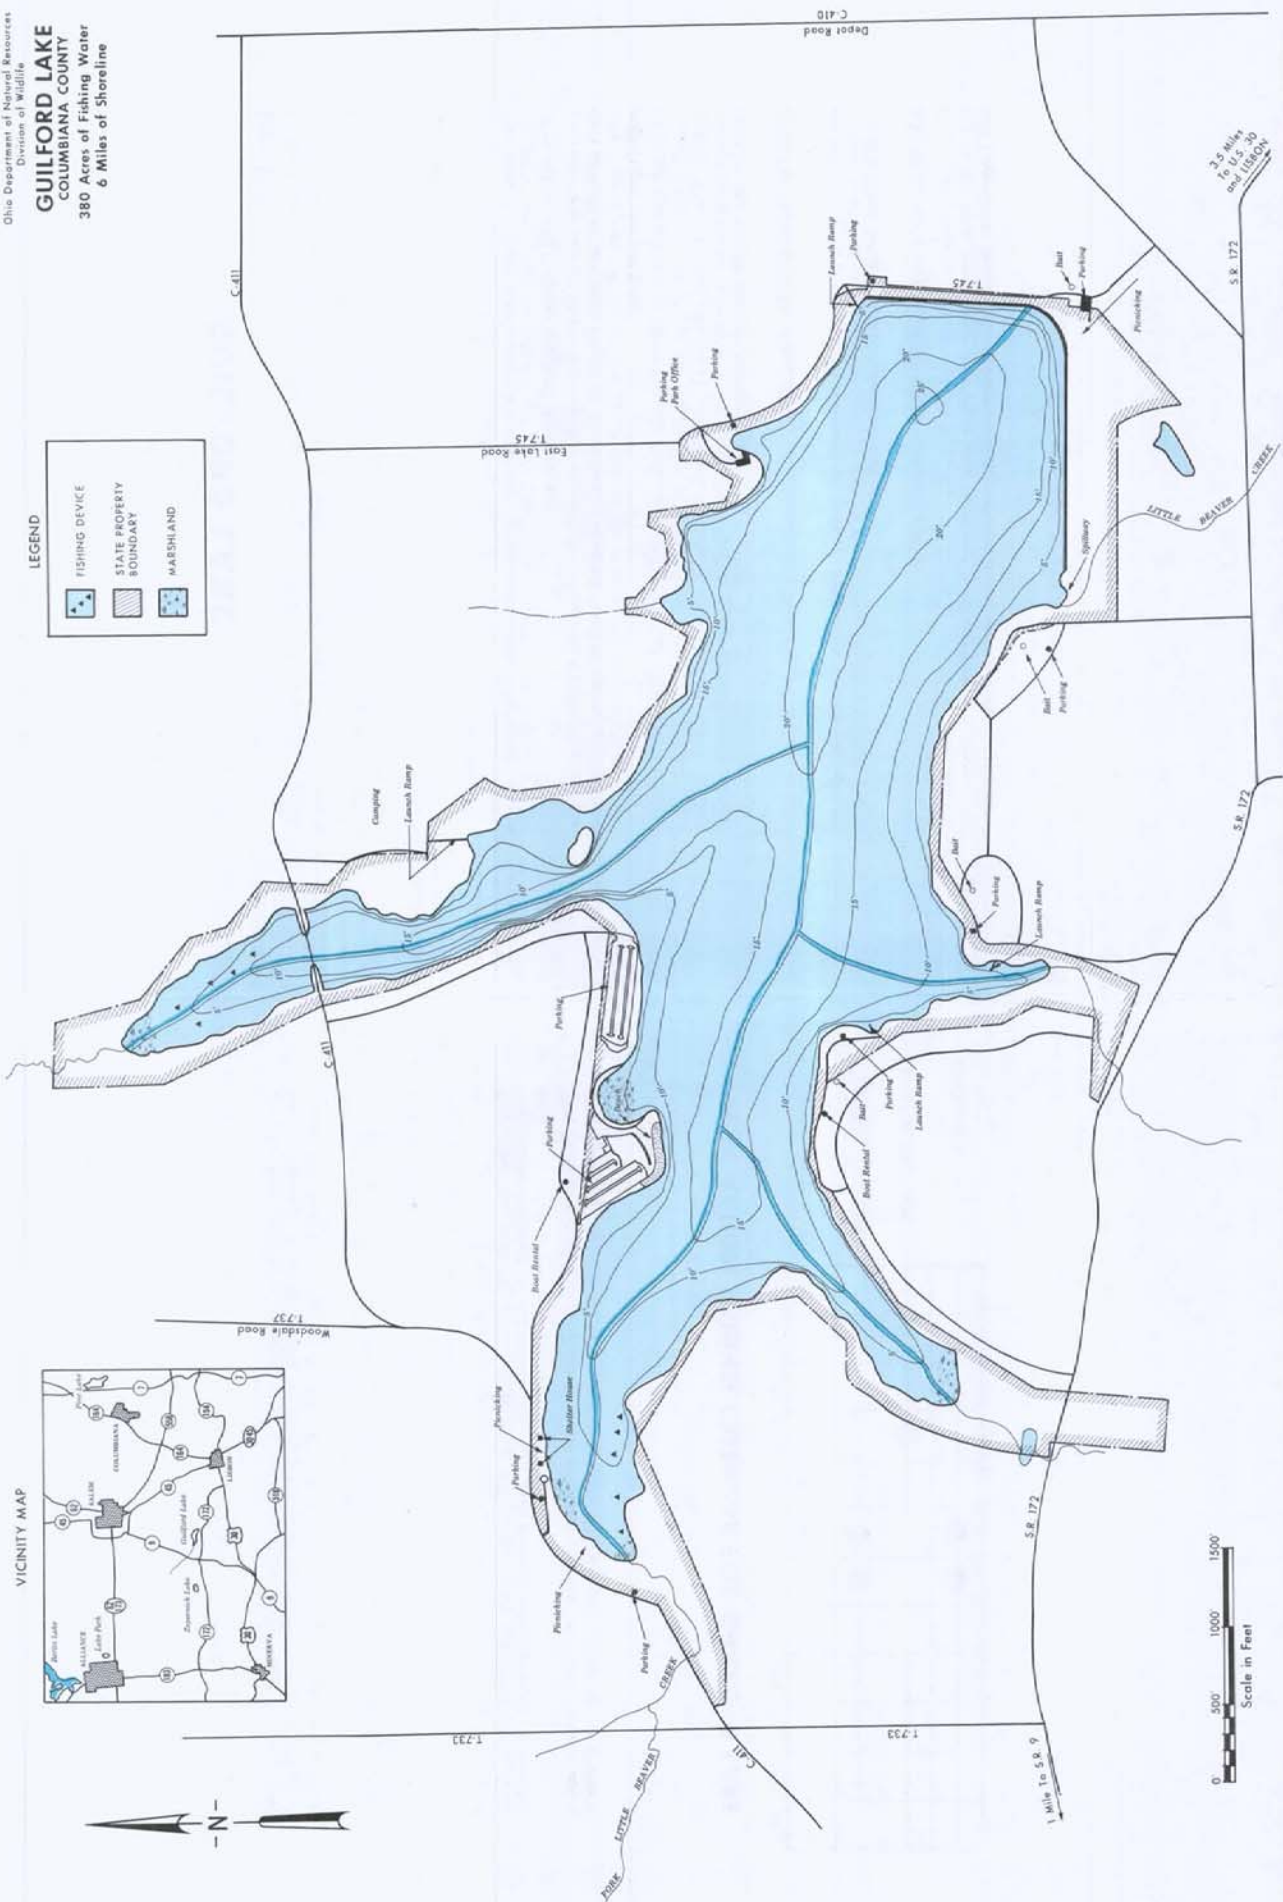

GUILFORD LAKE FISHING MAP

GUILFORD LAKE
COLUMBIANA COUNTY
380 Acres of Fishing Water
6 Miles of Shoreline

LEGEND

	FISHING DEVICE
	STATE PROPERTY BOUNDARY
	MARSHLAND

VICINITY MAP