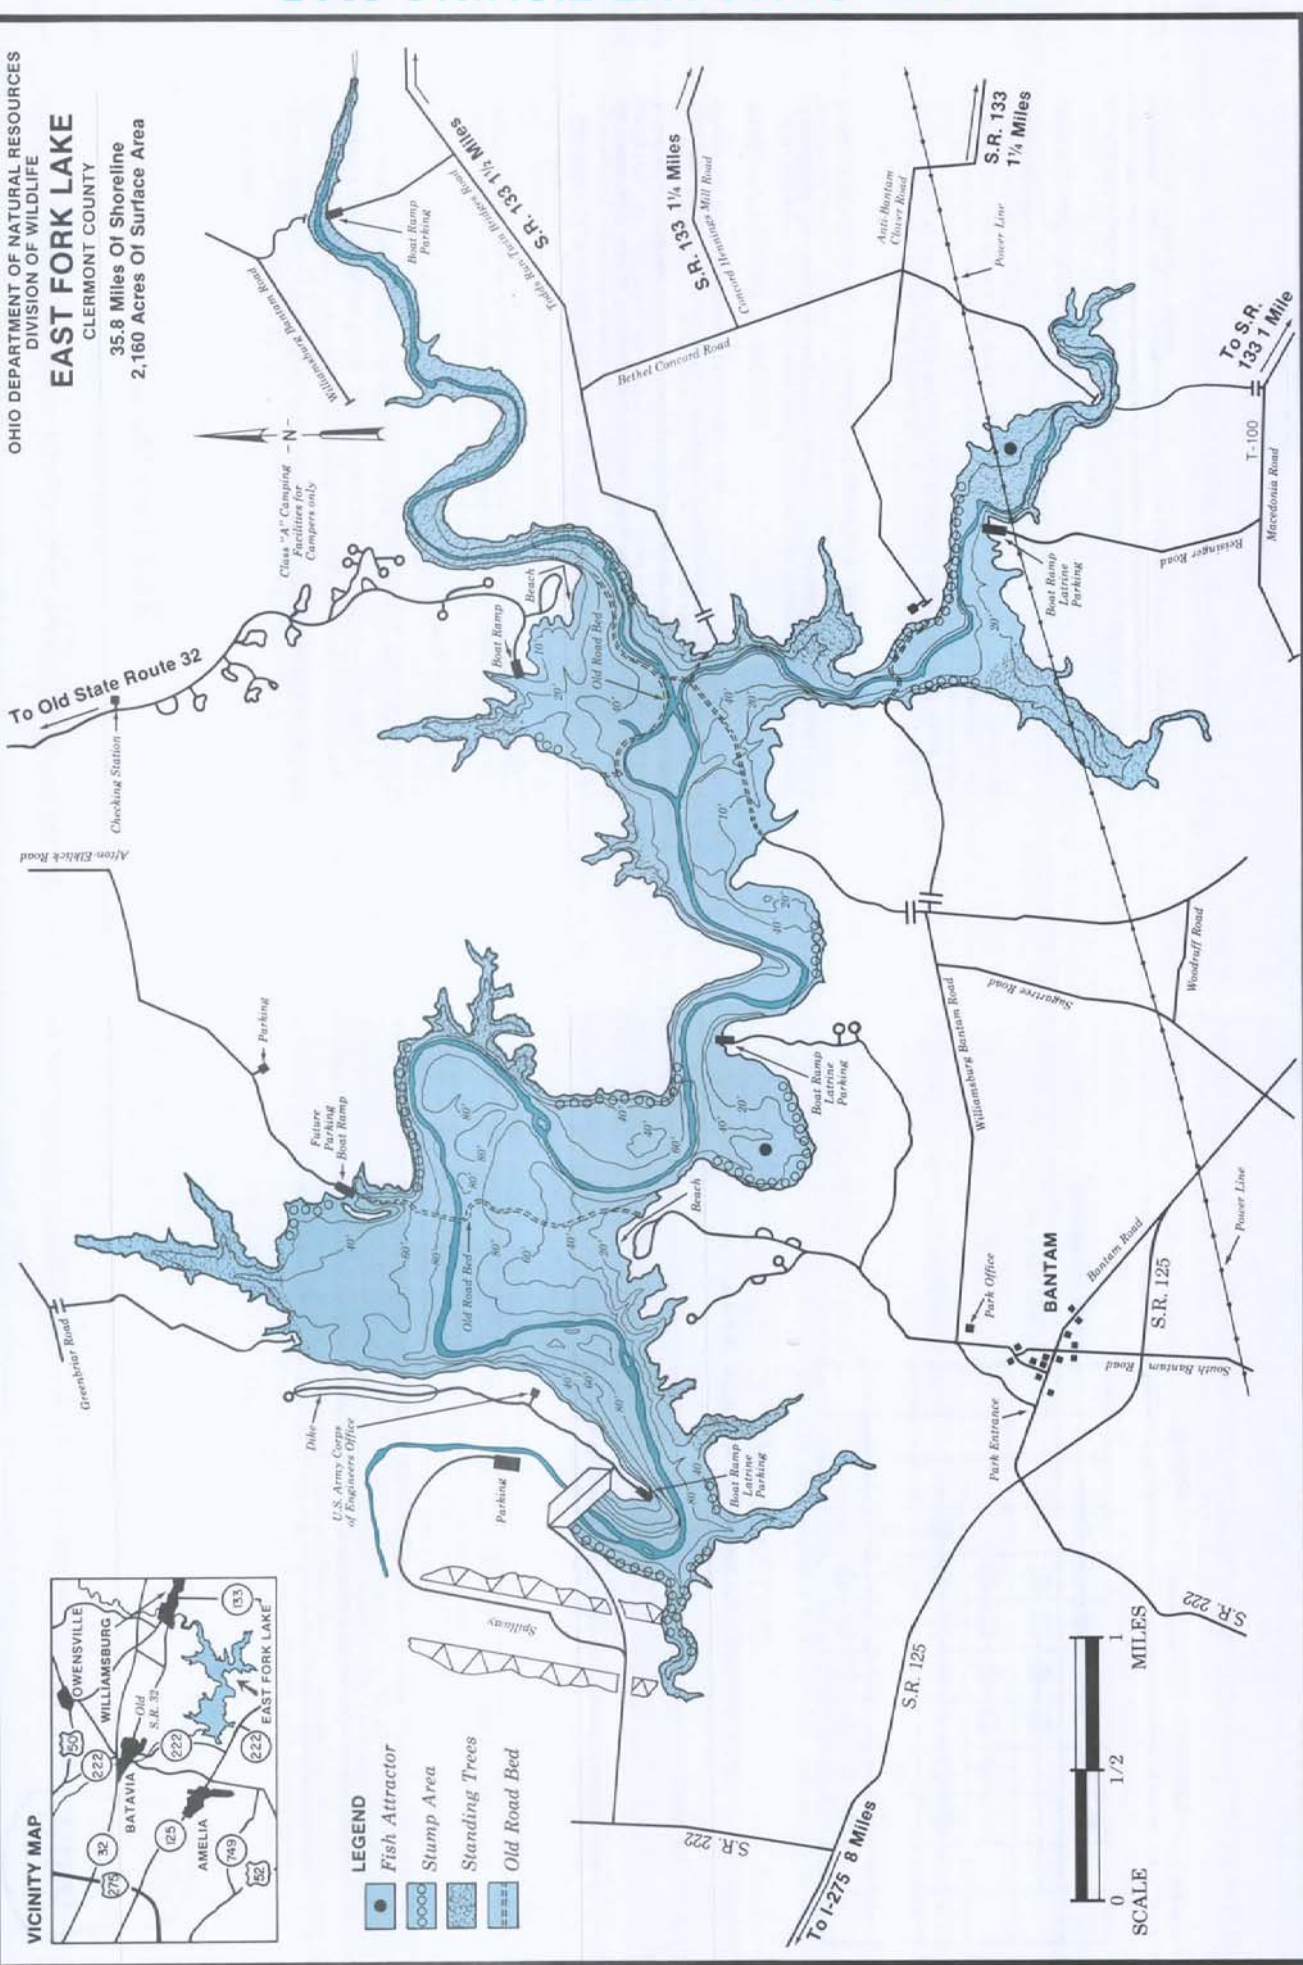

EAST FORK LAKE FISHING MAP

OHIO DEPARTMENT OF NATURAL RESOURCES
 DIVISION OF WILDLIFE
EAST FORK LAKE
 CLERMONT COUNTY
 35.8 Miles Of Shoreline
 2,160 Acres Of Surface Area

VICINITY MAP

LEGEND

-  Fish Attractor
-  Stump Area
-  Standing Trees
-  Old Road Bed

SCALE