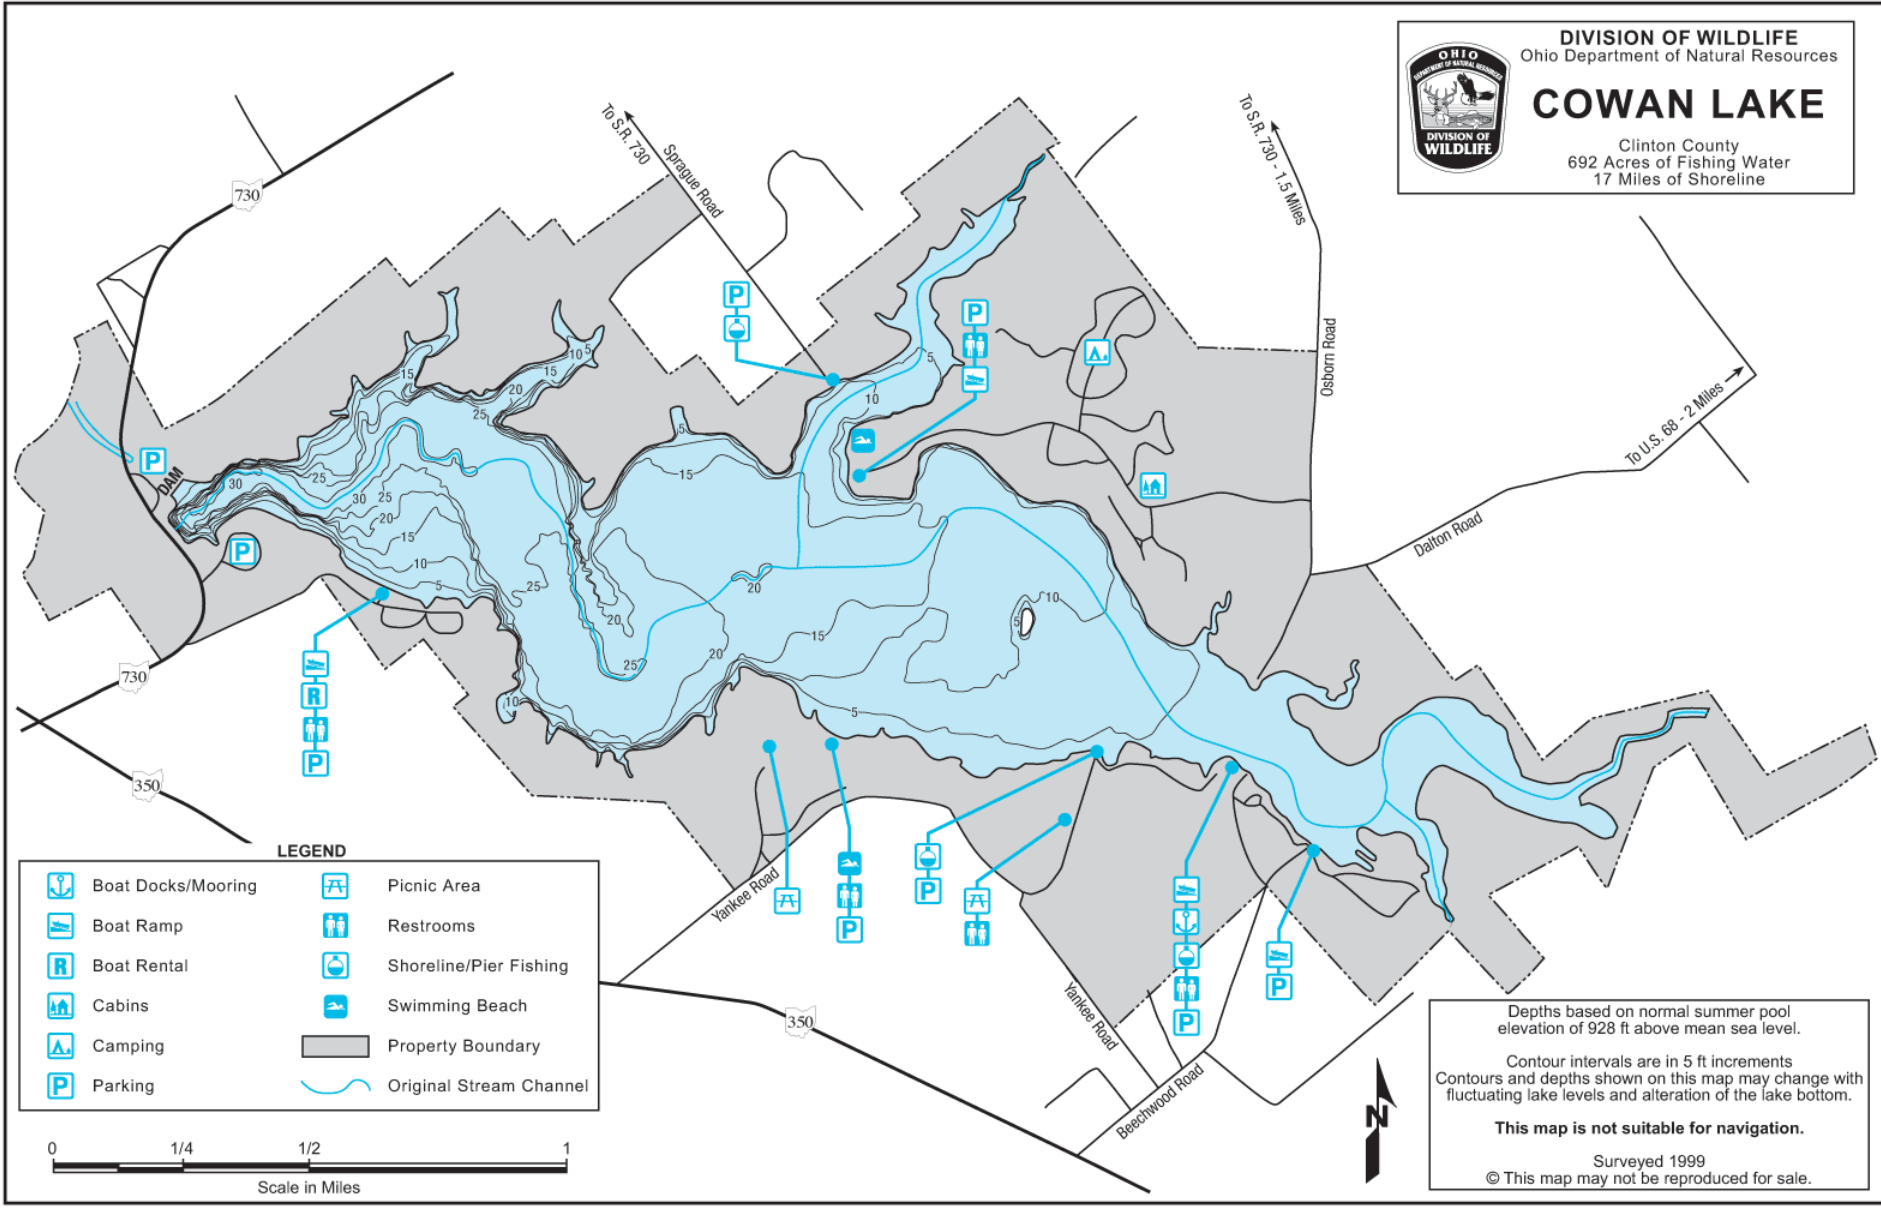

DIVISION OF WILDLIFE
Ohio Department of Natural Resources

COWAN LAKE

Clinton County
692 Acres of Fishing Water
17 Miles of Shoreline

LEGEND

- Boat Docks/Mooring
- Boat Ramp
- Boat Rental
- Cabins
- Camping
- Parking
- Picnic Area
- Restrooms
- Shoreline/Pier Fishing
- Swimming Beach
- Property Boundary
- Original Stream Channel

Depths based on normal summer pool elevation of 928 ft above mean sea level.

Contour intervals are in 5 ft increments
Contours and depths shown on this map may change with fluctuating lake levels and alteration of the lake bottom.

This map is not suitable for navigation.

Surveyed 1999
© This map may not be reproduced for sale.